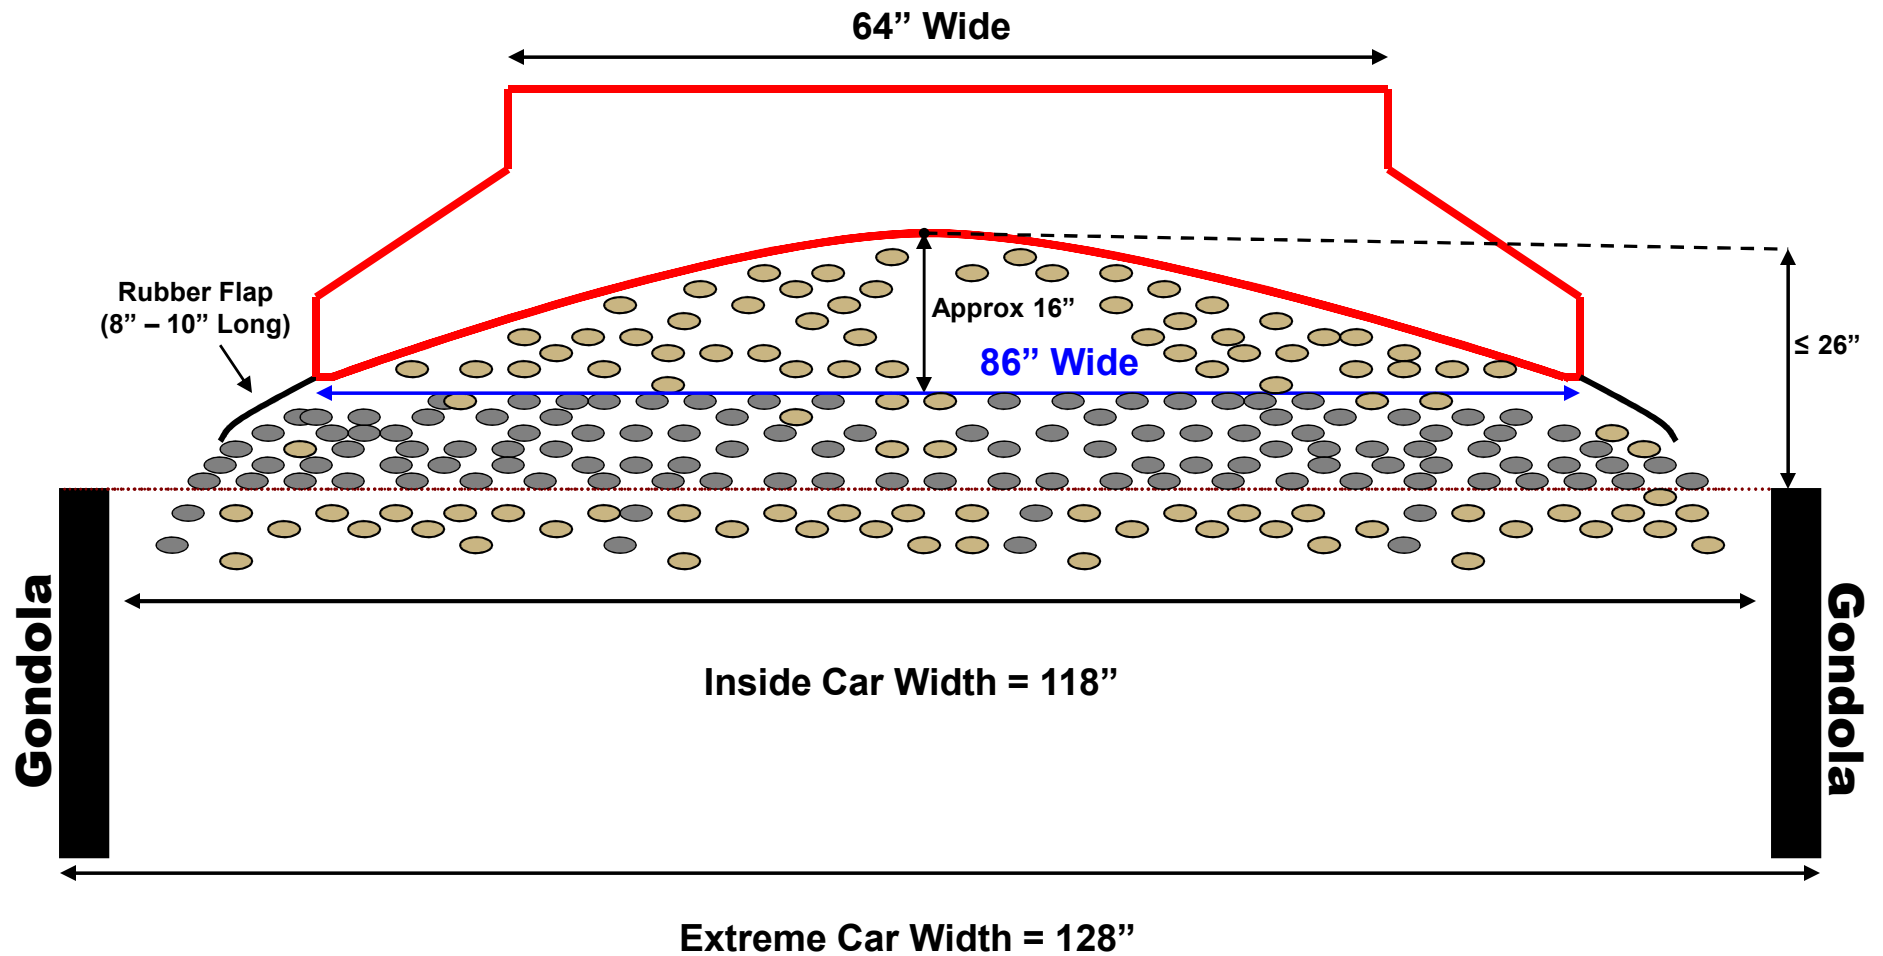

# Load Profile Requirements

# TrackSide Monitor (TSM)

MP 90.7 TSM

Propeller  
Anemometer

Dust Monitor

Temperature/  
Relative Humidity  
Sensor

Data Logger

Precipitation Gauge

Dustfall Collector