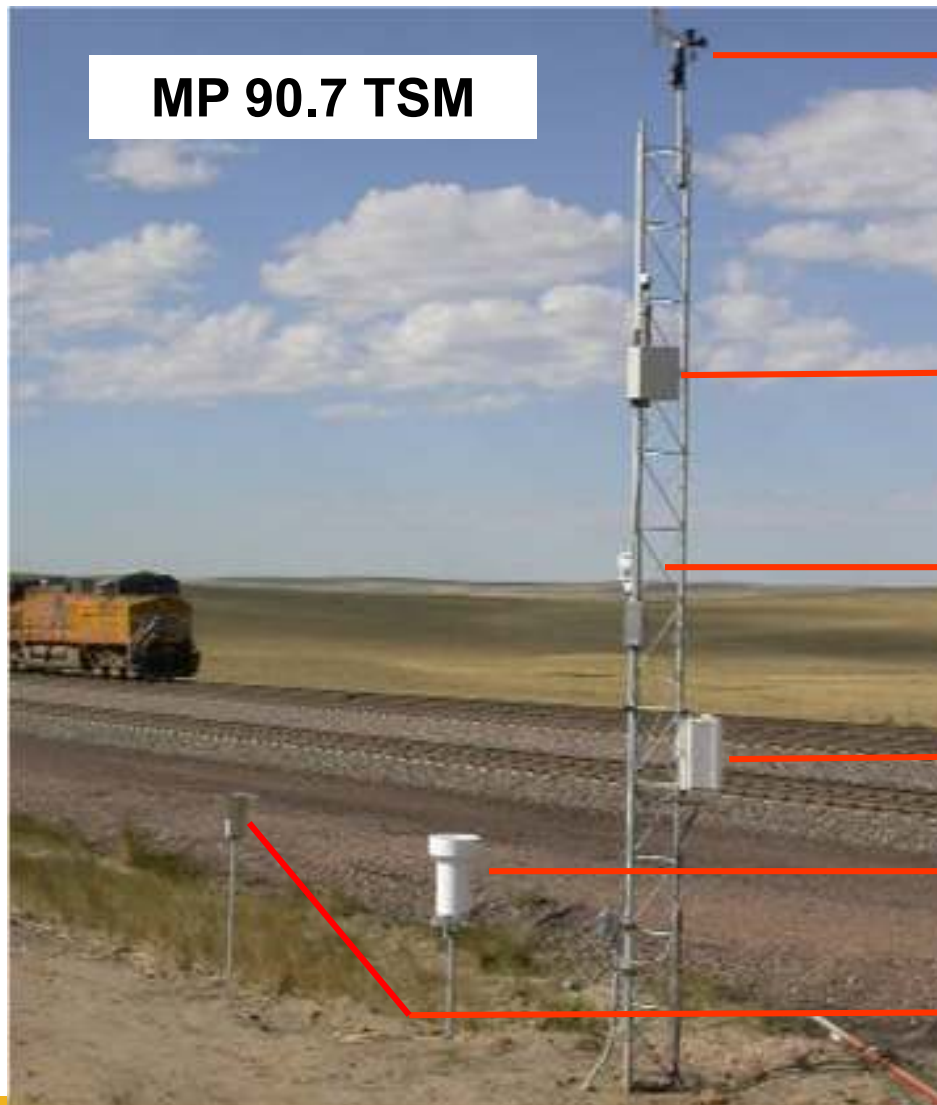

# Load Profile Requirements

# TrackSide Monitor (TSM)

MP 90.7 TSM

Propeller  
Anemometer

Dust Monitor

Temperature/  
Relative Humidity  
Sensor

Data Logger

Precipitation Gauge

Dustfall Collector